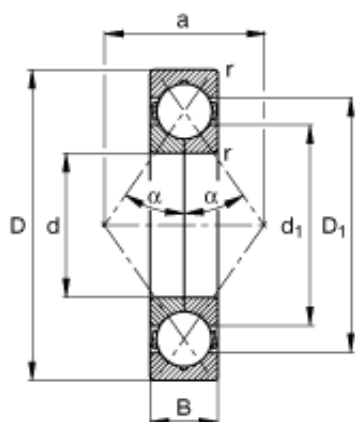

## BEARING Driveshaft do Brasil

80 mm x 140 mm x 26 mm CRBA 07013  
Crossed Roller Bearing 70mmx100mmx13mm

Bearing No. QJ216-MPA

Size	80x140x26 mm
Bore Diameter	80 mm
Outer Diameter	140 mm
Width	26 mm
d	80 mm
D	140 mm
B	26 mm
a	77 mm
D <sub>1</sub>	119,6 mm
D <sub>a max</sub>	129 mm
d <sub>1</sub>	100,9 mm
d <sub>a min</sub>	91 mm
r <sub>a max</sub>	2 mm
r <sub>min</sub>	2 mm
	35 ° / Angle
m	1,84 kg / Weight
C <sub>r</sub>	136000 N / Dynamic load rating (radial)
C <sub>0r</sub>	137000 N / Static load rating (radial)
n <sub>G</sub>	8600 1/min / Limiting speed
C <sub>ur</sub>	9400 N / Fatigue limit load, radial

QJ216-MPA Bearing 2D drawings and 3D CAD models