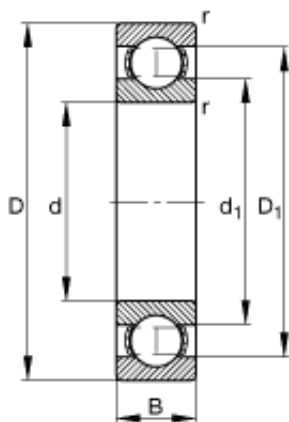

BEARING Driveshaft do Brasil

60 mm x 110 mm x 22 mm Barrel Roller
Bearings 20226-MB 130*230*40mm

Bearing No. 6212

6212 Bearing 2D drawings and 3D CAD models

Size	60x110x22 mm
Bore Diameter	60 mm
Outer Diameter	110 mm
Width	22 mm
d	60 mm
D	110 mm
B	22 mm
D_1	95,7 mm
$D_{a \max}$	101 mm
d_1	76,1 mm
$d_{a \min}$	69 mm
$r_{a \max}$	1,5 mm
r_{\min}	1,5 mm
m	0,791 kg / Weight
C_r	57000 N / Dynamic load rating (radial)
C_{0r}	36500 N / Static load rating (radial)
n_G	9300 1/min / Limiting speed
n_B	6800 1/min / Reference speed
C_{ur}	2470 N / Fatigue limit load, radial